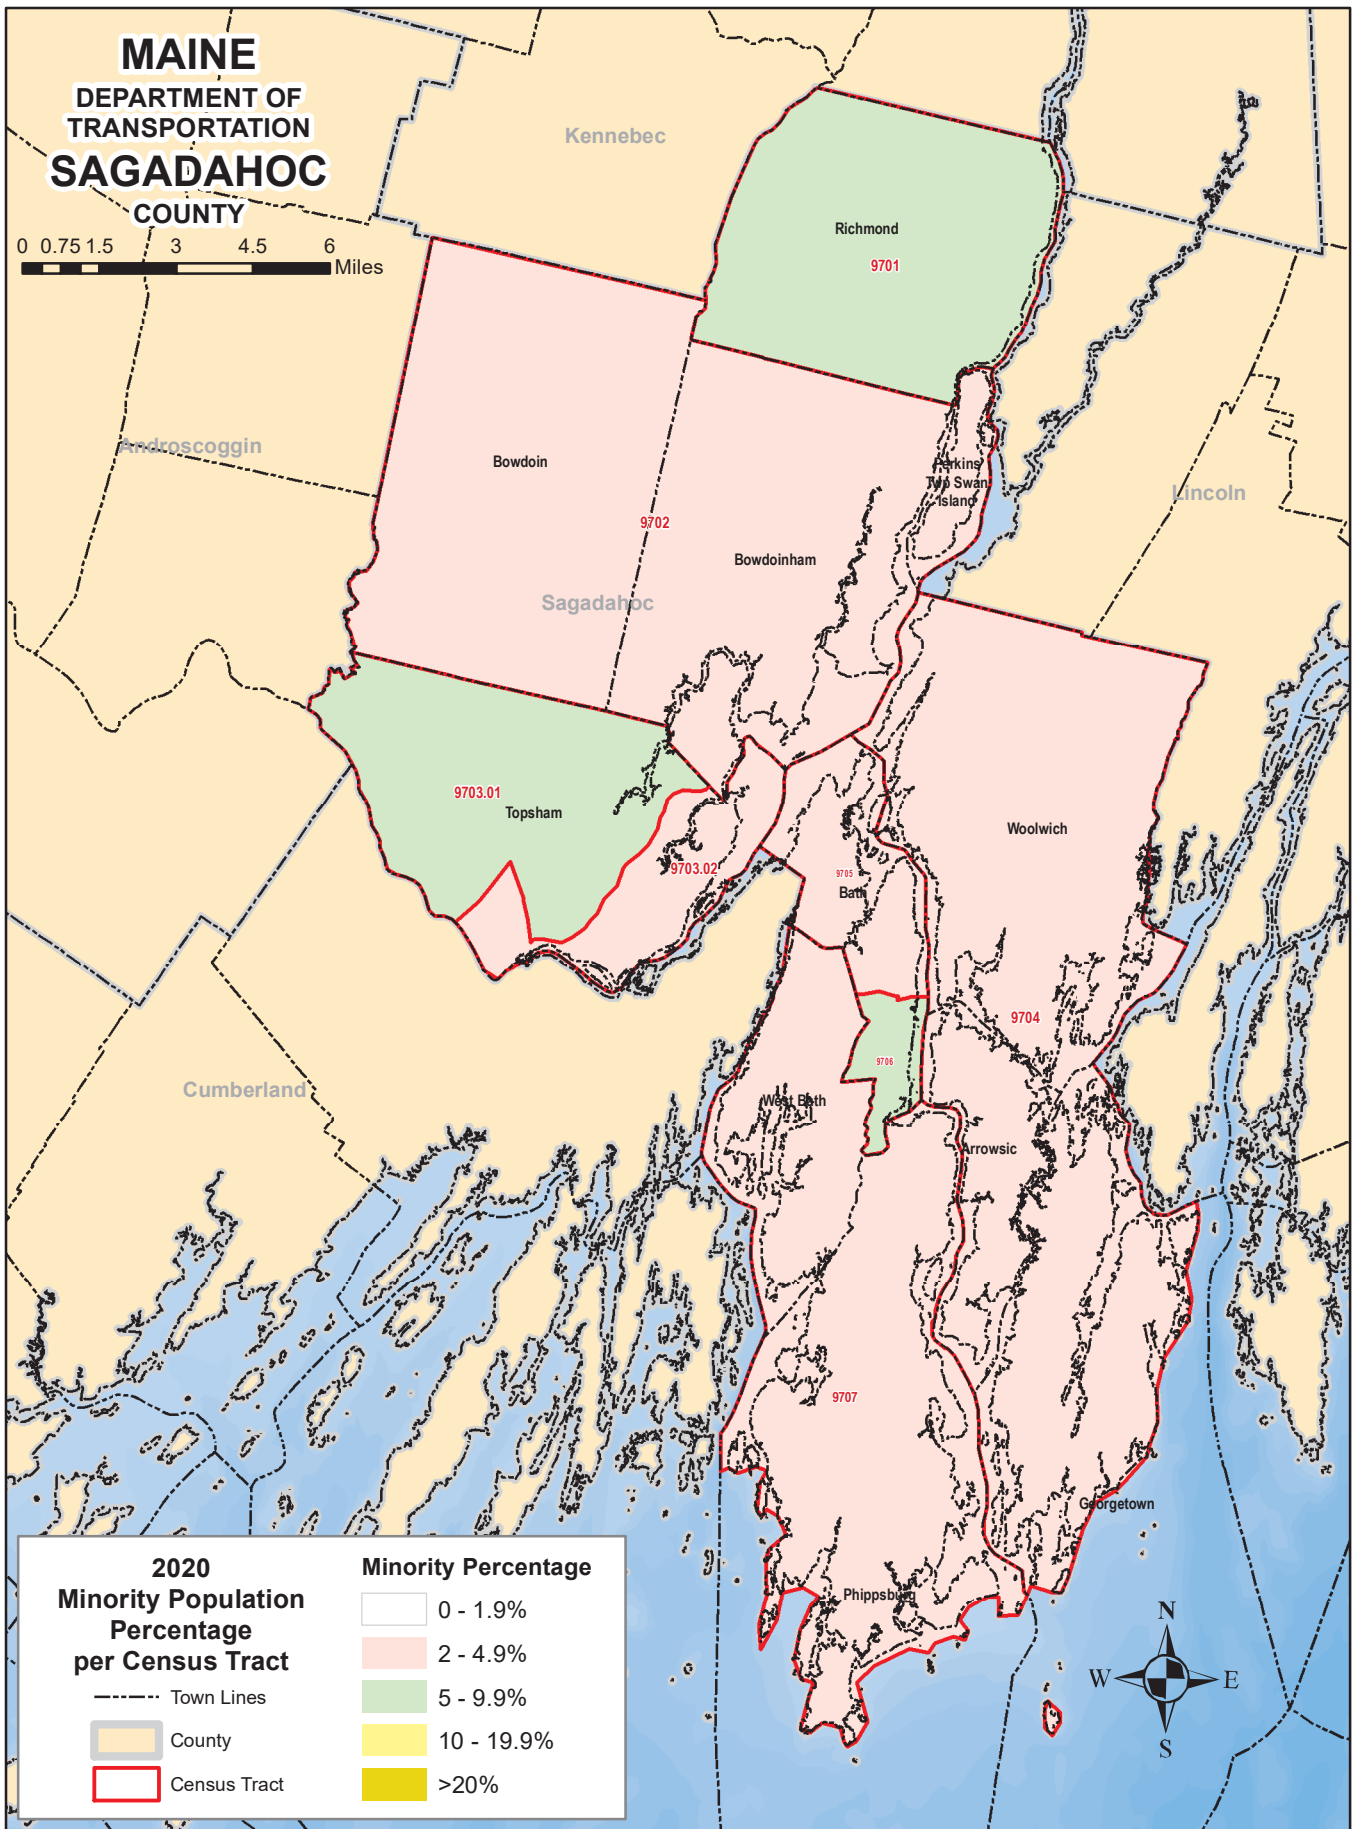

MAINE
DEPARTMENT OF
TRANSPORTATION
SAGADAHOC
COUNTY

0 0.75 1.5 3 4.5 6 Miles

2020
Minority Population
Percentage
per Census Tract

Minority Percentage

- Town Lines
- County
- Census Tract
- 0 - 1.9%
- 2 - 4.9%
- 5 - 9.9%
- 10 - 19.9%
- >20%

Source: 2020 ACS 5-Year Estimates

Sagadahoc County
Race Demographics by Census Tract - 2020 ACS 5-Year Estimates

Census Tract	Total Population	White #	White %	Minority #	Minority %
9701	3448	3268	94.8	180	5.2
9702	6203	5966	96.2	237	3.8
9703.01	4017	3656	91.0	361	9.0
9703.02	4871	4696	96.4	175	3.6
9704	4580	4457	97.3	123	2.7
9705	5286	5179	98.0	107	2.0
9706	3047	2852	93.6	195	6.4
9707	4268	4112	96.3	156	3.7
Total, Sagadahoc County	35720	34186	95.7	1534	4.3